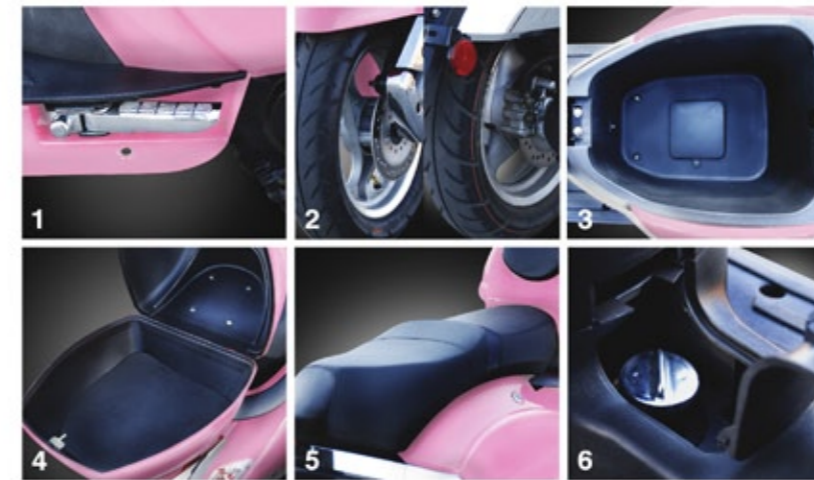

Siena

Features

1. Foldable rear footrests
2. Hydraulic front and rear disc brakes
3. Spacious underseat storage compartment
4. Luxurious locking storage truck
5. Sculpted and thickly padded seat
6. Accessible fuel tank cap located on floorboard

Colors

Specifications

Model	SE150
Engine	
Type	4 Stroke, Single Cylinder, Air Cooled
Bore x Stroke	57.8mm x 57.4mm
Compression Ratio	9.5:1
Carburetion	Mikuni
Displacement	149.6cc
Max. Torque	9.0/5000
Horse Power	8.4 HP
Ignition	CDI
Transmission	CVT
Chassis	
Suspension/Front	Hydraulic
Suspension/Rear	Hydraulic
Brakes/Front	Disc
Brakes/Rear	Disc
Tires/Front	120/70-12
Tires/Rear	120/70-12
Dimensions	
Length	74.3"
Width	28.1"
Height	44.5"
Seat Height	29.6"
Ground Clearance	4.7"
Wheelbase	50.7"
Dry Weight	222 lb
Fuel Capacity	1.4 gallons
Other	
Warranty	2 Year Limited Warranty